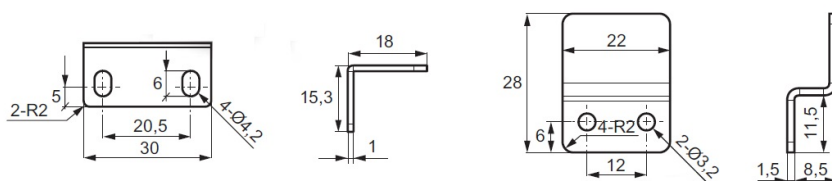

PRODUCT SHEET

Description:

Cam Lock 5250, $\varnothing 16,5 \times 20$ mm, NPL, 180DG, Cam 145, CK SISO, Double Cam 145 Premounted. Long Side 12 O'Clock, Short Side, 3 O'Clock In Open Position, W/1 S-Shaped & 1 L-Shaped Striker, , Key & Striker In Polybag Inside Polybag W/Lock

Item number:

14.04.630-0

Units	Box	Carton	HS Code	Barcode
Pcs.	24	240	8301300000	
				5704866042468

SISO A/S

Mileparken 11
DK-2740 Skovlunde
Denmark
VAT: DK 24786013

Phone +45 45 830 900

www.siso.dk
siso@siso.dk