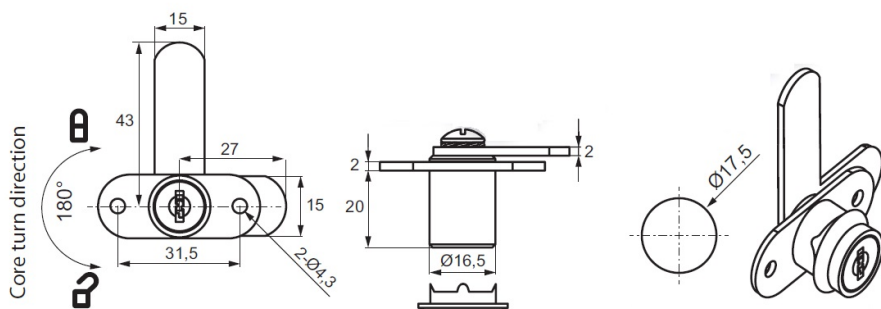

PRODUCT SHEET

Description:

Cam Lock 5250, $\varnothing 16,5 \times 20$ mm, NPL, 180DG, Cam 145, CK SISO, Double Cam 145 Premounted. Long Side 12 O'Clock, Short Side, 3 O'Clock In Open Position, W/1 S-Shaped & 1 L-Shaped Striker, , Key & Striker In Polybag Inside Polybag W/Lock

Item number:

14.04.630-0

Units	Box	Carton	HS Code	Barcode
Pcs.	24	240	8301300000	
				5704866042468

SISO A/S

Mileparken 11
DK-2740 Skovlunde
Denmark
VAT: DK 24786013

Phone +45 45 830 900

www.siso.dk
siso@siso.dk